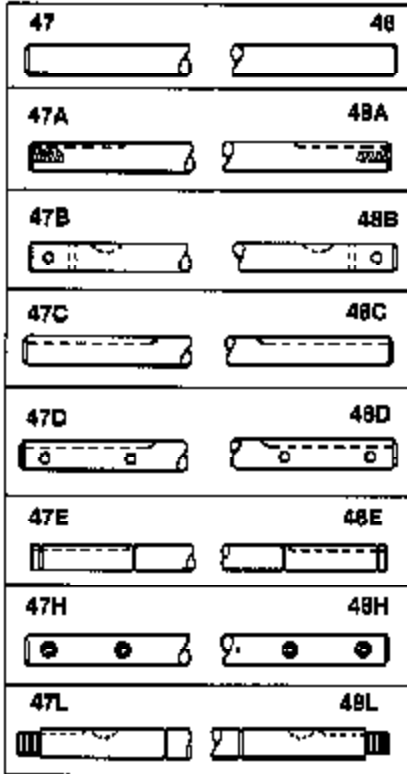

# JOIST

SICHER IST DAS:  
DAS ORIGINAL

Ref #	Part Number	Qty	Description
13	778067		Gear, Bevel (16 teeth)
14	778068		Gear, Pinion (16 teeth)
17	786040		Pin, Drive
26	792018		Ring, Retaining
31	780001		Washer (3/4" ID x 1-1/2" OD x 1/16" t hick)
31A	780096		Washer, Thrust
47E	774317		Axle (22-5/32" long)
48E	774318		Axle (7-5/8" long)
82	786043		Sprocket. No Teeth 54. O.D. 8.823
82	786051		Sprocket. No Teeth 60. O.D. 9.841
82	786070		Sprocket. No Teeth 48. O.D. 7.920
82	786041A		Sprocket. No Teeth 45. O.D. 7.389
82	786042	100-161	Sprocket. No Teeth 40. O.D. 6.650
90	788067B	Peerless	Grease (32 oz. bottle Bentonite greas e)
101	774073		Differential Carrier Hsg (Incl. 137)
102	774073		Differential Carrier Hsg (Incl. 139)
103	792041		Screw, 5/16-18 x 3-3/4"
104A	792061		Washer, Flat, 5/16"
104	792042		Nut, Lock, 5/16-18 (Use as required)
137	780077		Bushing (3/4" ID x 1-1/16" OD x 2-1/1 6" long)
139	780077		Bushing (3/4 ID x 1-1/16" OD x 2-1/16 " long)