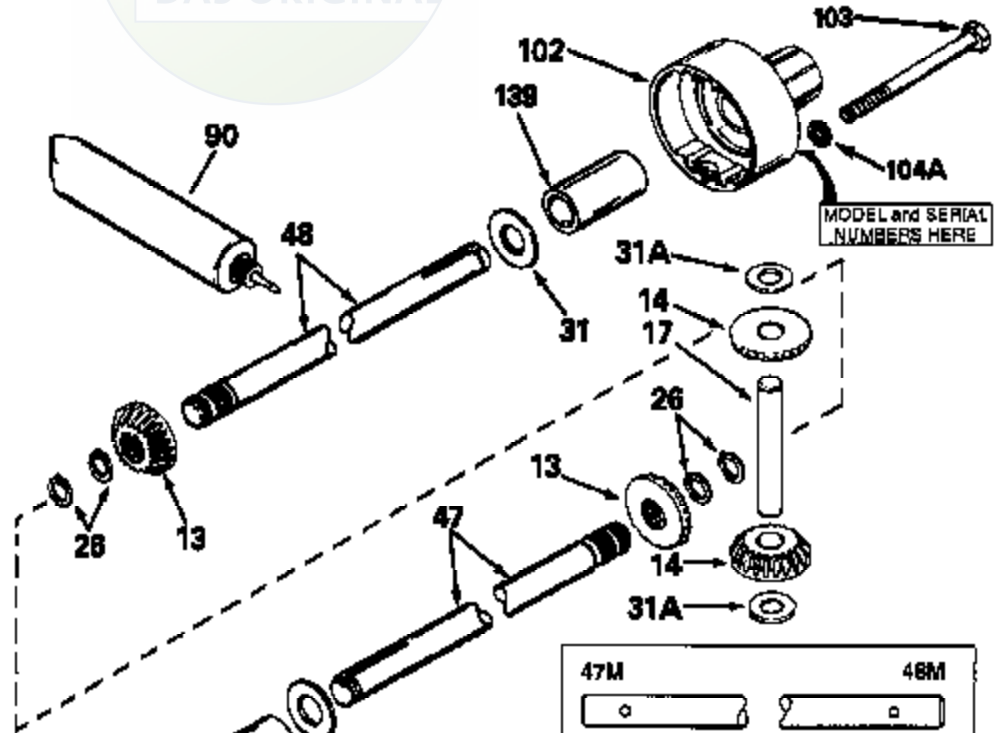

# JOIST

SICHER IST DAS:  
DAS ORIGINAL

Ref #	Part Number	Qty	Description
13	778067		Gear, Bevel (16 teeth)
14	778068		Gear, Pinion (16 teeth)
17	786040		Pin, Drive
26	792018		Ring, Retaining
31	780001		Washer (3/4" ID x 1-1/2" OD x 1/16" t hick)
31A	780096		Washer, Thrust
47E	774317		Axle (22-5/32" long)
48E	774318		Axle (7-5/8" long)
82	786043		Sprocket. No Teeth 54. O.D. 8.823
82	786051		Sprocket. No Teeth 60. O.D. 9.841
82	786070		Sprocket. No Teeth 48. O.D. 7.920
82	786041A		Sprocket. No Teeth 45. O.D. 7.389
82	786042	100-161	Sprocket. No Teeth 40. O.D. 6.650
90	788067B	Peerless	Grease (32 oz. bottle Bentonite greas e)
101	774073		Differential Carrier Hsg (Incl. 137)
102	774073		Differential Carrier Hsg (Incl. 139)
103	792041		Screw, 5/16-18 x 3-3/4"
104A	792061		Washer, Flat, 5/16"
104	792042		Nut, Lock, 5/16-18 (Use as required)
137	780077		Bushing (3/4" ID x 1-1/16" OD x 2-1/1 6" long)
139	780077		Bushing (3/4 ID x 1-1/16" OD x 2-1/16 " long)