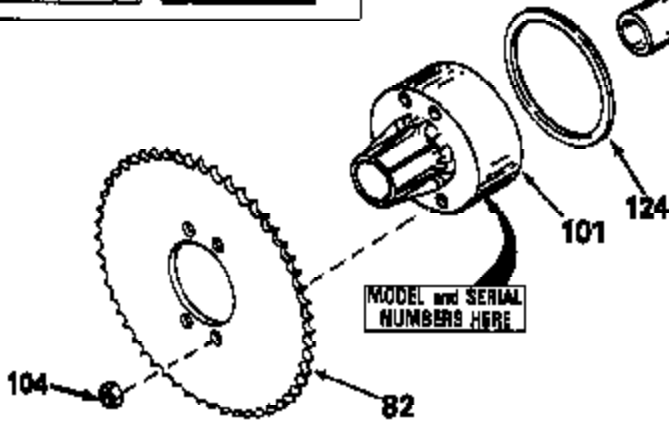

# JOIST

SICHER IST DAS:  
DAS ORIGINAL

Ref #	Part Number	Qty	Description
13	778067		Gear, Bevel (16 teeth)
14	778068		Gear, Pinion (16 teeth)
17	786040		Pin, Drive
26	792018		Ring, Retaining
31	780001		Washer (3/4" ID x 1-1/2" OD x 1/16" t hick)
31A	780096		Washer, Thrust
47E	774317		Axle (22-5/32" long)
48E	774318		Axle (7-5/8" long)
82	786043		Sprocket. No Teeth 54. O.D. 8.823
82	786051		Sprocket. No Teeth 60. O.D. 9.841
82	786070		Sprocket. No Teeth 48. O.D. 7.920
82	786041A		Sprocket. No Teeth 45. O.D. 7.389
82	786042	100-161	Sprocket. No Teeth 40. O.D. 6.650
90	788067B	Peerless	Grease (32 oz. bottle Bentonite greas e)
101	774073		Differential Carrier Hsg (Incl. 137)
102	774073		Differential Carrier Hsg (Incl. 139)
103	792041		Screw, 5/16-18 x 3-3/4"
104A	792061		Washer, Flat, 5/16"
104	792042		Nut, Lock, 5/16-18 (Use as required)
137	780077		Bushing (3/4" ID x 1-1/16" OD x 2-1/1 6" long)
139	780077		Bushing (3/4 ID x 1-1/16" OD x 2-1/16 " long)