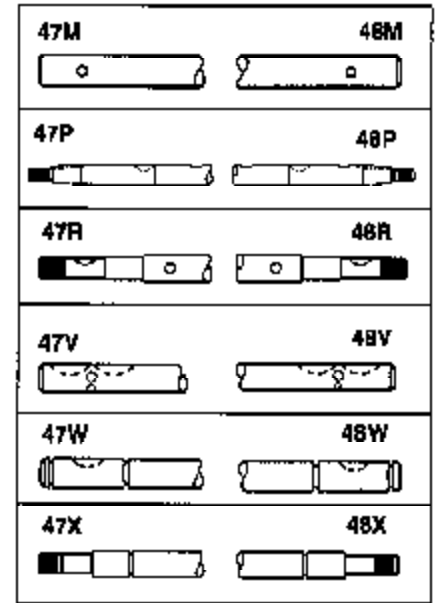

# JOIST

SICHER IST DAS:  
DAS ORIGINAL

Ref #	Part Number	Qty	Description
13	778067		Gear, Bevel (16 teeth)
14	778068		Gear, Pinion (16 teeth)
17	786040		Pin, Drive
26	792018		Ring, Retaining
31	780001		Washer (3/4" ID x 1-1/2" OD x 1/16" t hick)
31A	780096		Washer, Thrust
47E	774317		Axle (22-5/32" long)
48E	774318		Axle (7-5/8" long)
82	786043		Sprocket. No Teeth 54. O.D. 8.823
82	786051		Sprocket. No Teeth 60. O.D. 9.841
82	786070		Sprocket. No Teeth 48. O.D. 7.920
82	786041A		Sprocket. No Teeth 45. O.D. 7.389
82	786042	100-161	Sprocket. No Teeth 40. O.D. 6.650
90	788067B	Peerless	Grease (32 oz. bottle Bentonite greas e)
101	774073		Differential Carrier Hsg (Incl. 137)
102	774073		Differential Carrier Hsg (Incl. 139)
103	792041		Screw, 5/16-18 x 3-3/4"
104A	792061		Washer, Flat, 5/16"
104	792042		Nut, Lock, 5/16-18 (Use as required)
137	780077		Bushing (3/4" ID x 1-1/16" OD x 2-1/1 6" long)
139	780077		Bushing (3/4 ID x 1-1/16" OD x 2-1/16 " long)